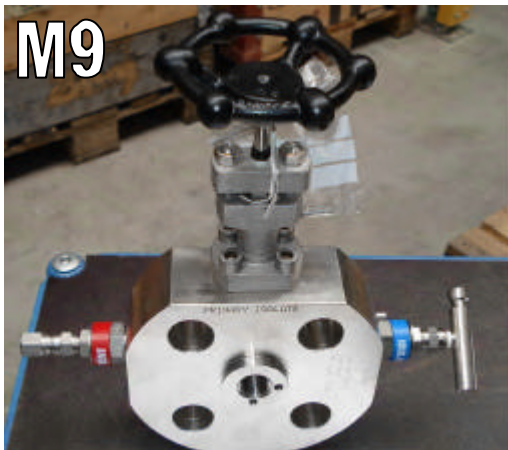

We have a stock of Mono Flange Valves available. New and unused but without certificate.

Total value of this stock was € 200.000,-

Make; Imperial Valve

| | TYPE | | | QTY |
|--------------------------|------|---------|-----------|-----|
| | M9. | 16-600 | SRF 8S | 184 |
| DB | M9. | 16-1500 | RTJ 8S | 35 |
| | M10. | 16-600 | SRF 8S/LH | 42 |
| | M10. | 16-600 | SRF 8S/RH | 50 |
| DBB | M12. | 16-600 | SRF 8S | 74 |
| DBB | M12. | 16-1500 | SRF 8S | 3 |
| shipping weight: 1841 KG | | | | 388 |